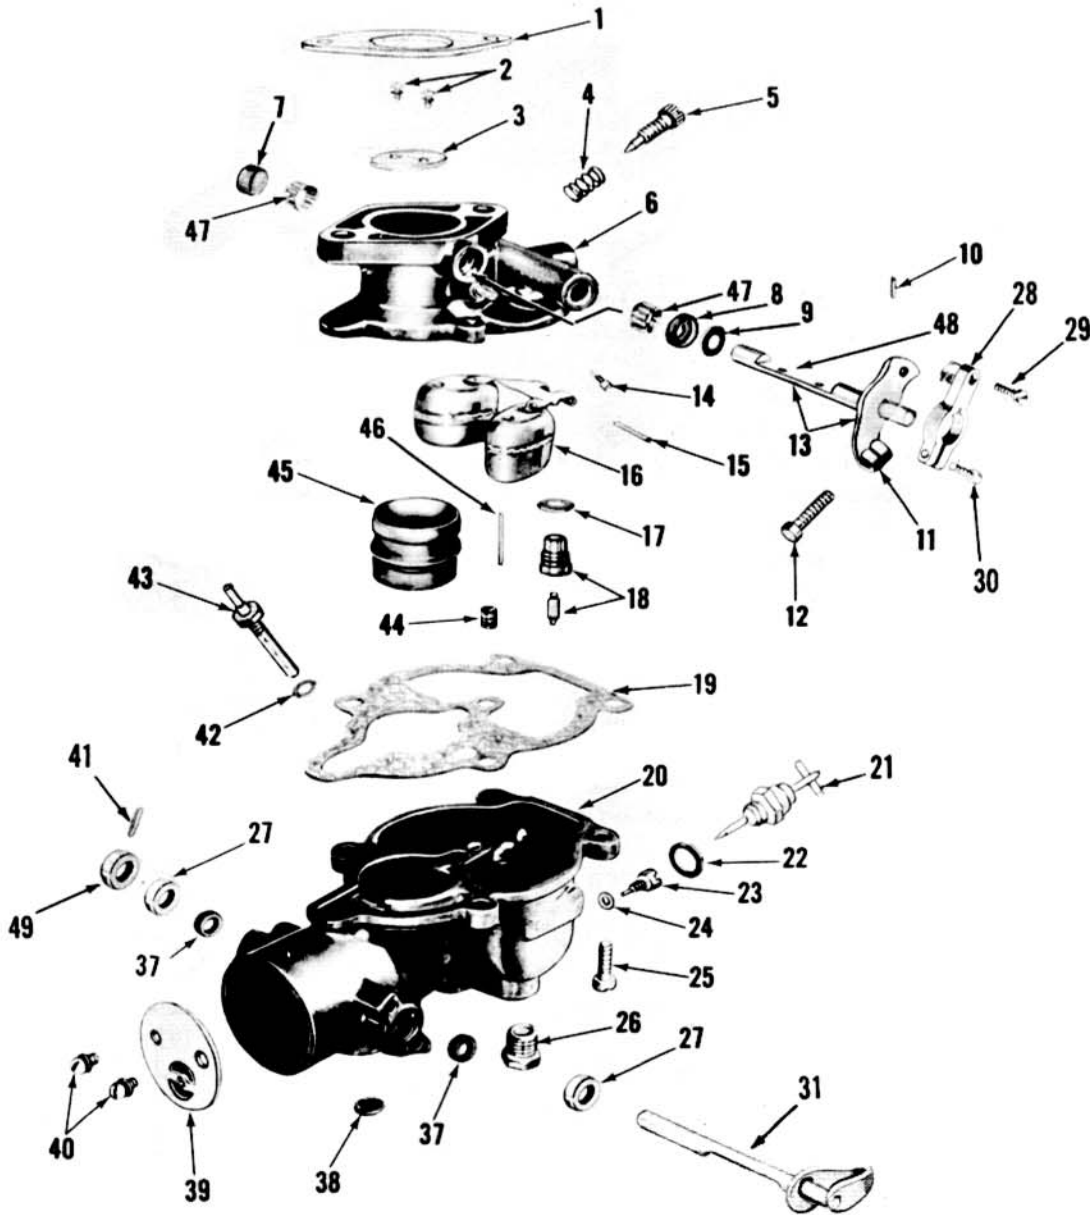

GRAVELY-ZENITH 68-7 CARBURETOR NO. 12108-D-(GRAVELY NO. L-806) SERVICE PARTS LIST

Effective Date: October 1, 1962

GRAVELY TRACTORS

Division Studebaker Corporation

DUNBAR, WEST VIRGINIA

VISIT WWW.CARBRESCUE.COM

<u>Part No.</u>	<u>No. Req'd.</u>	<u>Part Name</u>	<u>Ref. No. Photo 2539 C</u>	<u>List Price</u>
* B2-209H-1	1	Body-Throttle Assembly	6	9.00
C9-75	2	Bushing Throttle Shaft	47	.20
CT48-9	1	Seal Throttle Shaft	8	.35
CT52-57	1	Retainer Shaft Seal	9	.07
C131-38	1	Plug Shaft Hole	7	.06
* C229-12108	1	Shaft & Stop Lever-Throttle	13	2.20
C23-680	1	Shaft Throttle	48	1.05
* CR28-104	1	Lever-Throttle Stop Assembly	11	1.15
T8S8-12	1	Screw Throttle Stop	12	.06
CT63-9	1	Taper Pin-Stop Lever	10	.06
C21-176	1	Plate-Throttle	3	1.30
* T315B5-4	2	Screw- Throttle Plate	2	.08
* C24-11BN-1X2	1	Lever- Throttle Clamp	28	1.90
T8S10-9	1	Screw-Lever Clamp	30	.06
T8S8-6	1	Screw-Lever Swivel	29	.06
C46-6	1	Needle-Idle Adjusting	5	.70
C111-205	1	Spring-Idle Needle	4	.25
C85-28	1	Float	16	1.70
C120-4	1	Axle-Float	15	.20
C142-68	1	Gasket-Bowl to Body	19	.11
T301S10-10	4	Screw-Bowl To Body Assembly	25	.06
B3-121-D-5	1	Bowl-Fuel	20	8.95
C135-29	1	Disc-Drain	38	.20
CT57-4	2	Washer-Shaft Packing	37	.06
C131-4X2	2	Retainer-Shaft Packing Washer	27	.06
C63-224	1	Tube-Idle Filler	46	.50
C101-79	1	Plate-Choke	39	1.30
* T315B5-4	2	Screw-Choke Plate	40	.08
C108-257-1	1	Shaft & Lever-Choke	31	1.60
C130-4	1	Collar-Shaft Thrust	49	.06
CT63-8	1	Taper Pin-Thrust Collar	41	.06
CT91-3	1	Plug-1/8 Pipe-Bowl Drain	26	.20
C71-21	1	Adjustment-Main Jet	21	1.70
T56-23	1	Washer-Jet Adjustment	22	.06
B38-74-17	1	Venturi	45	2.25
C52-7-25	1	Jet-Main	23	1.35
T56-24	1	Washer-Main Jet	24	.06
C55-6-12	1	Jet-Idle	14	1.00
C66-114-40	1	Jet-Discharge	43	1.20
T56-48	1	Washer-Discharge Jet	42	.06
C77-18-20	1	Jet-Well Vent	44	.55
C81-17-35	1	Valve & Seat-Fuel	18	1.65
T56-20	1	Washer-Fuel Value Seat	17	.06
L-301-B	1	Gasket-Flange	1	.06
C181-329	1	Gasket Set		.45
K12108	1	Repair Kit		4.34

NOTE: Parts indented are part of the preceding complete assembly.

* New Parts not in previous Carburetor 12108-A.